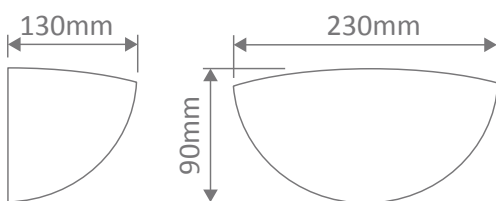

BF-7310

Ceramic Wall Uplight

Description

Raw ceramic wall light. Ceramic areas can be painted with any water based paint. Made in Italy. Raw Ceramic.

Specification Features

Input Voltage: 240V AC

Power (W): 60W

Lifespan (hrs): 50,000hrs

Requires 1xE27 Lamp

Diagrams / Additional

Item No.	Variant	Colour
BF-7310	11040	Raw Ceramic